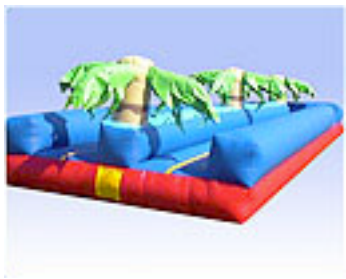

Phone: (770) 786-7199
(770) 787-1869

45' Flume
\$2695

15' Double Lane Water Slide
\$2995

13' Fun House
\$1495

12' x 54' Safari Challenge
\$4995

28' x 15' Slam Dunk Combo
\$2595

13' x 13' Modular Jumper
\$1495

31' x 11' Tropical SnS
\$1995

13' x 13' Multi Colored Castle
\$ 1495

15' x 18' King Castle Combo
\$2595

13' x 13' Red Rocket
\$1495

15' x 25' Large Movie Screen
\$1895